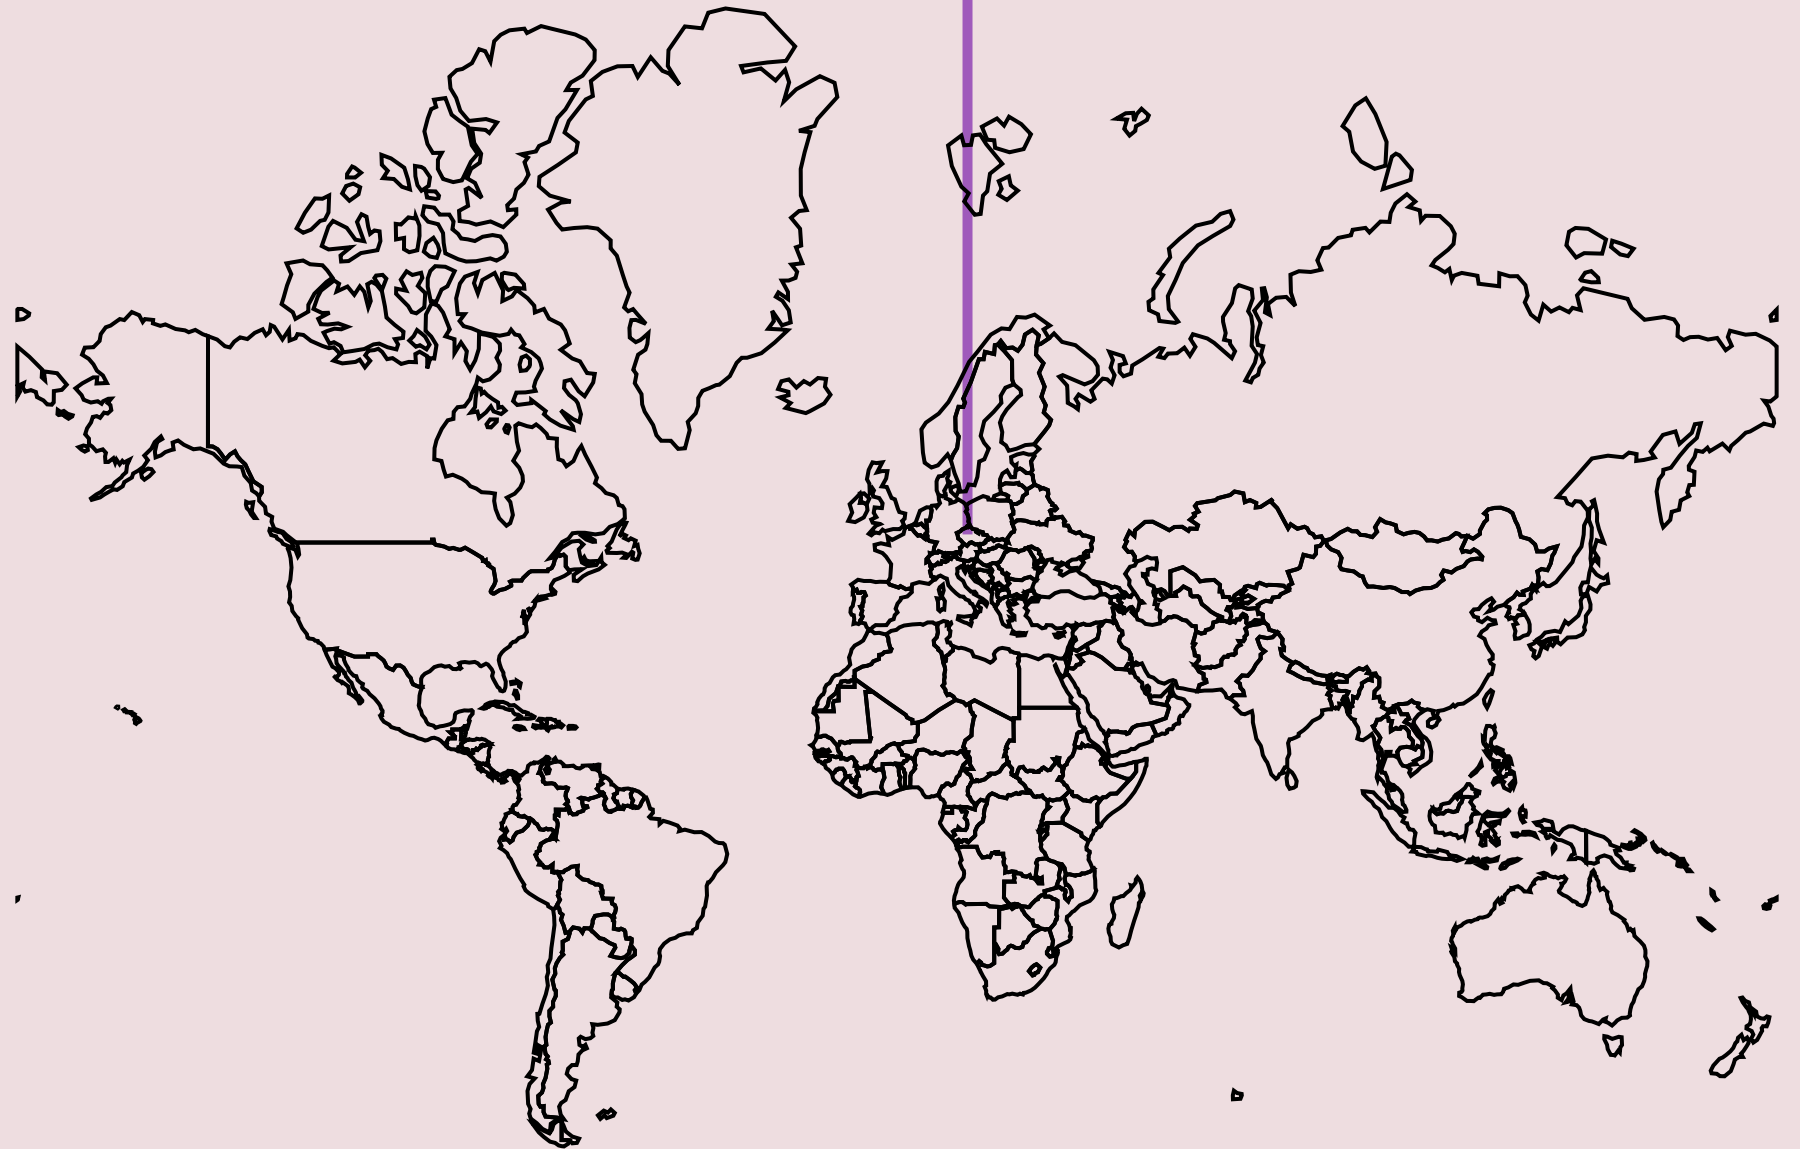

## Sports

European Softball Women Championship

Softball

Prague, Czechia

Sun, 7 Sep to Sat, 13 Sep

Website : Not Available

Open Street Map

Google Map